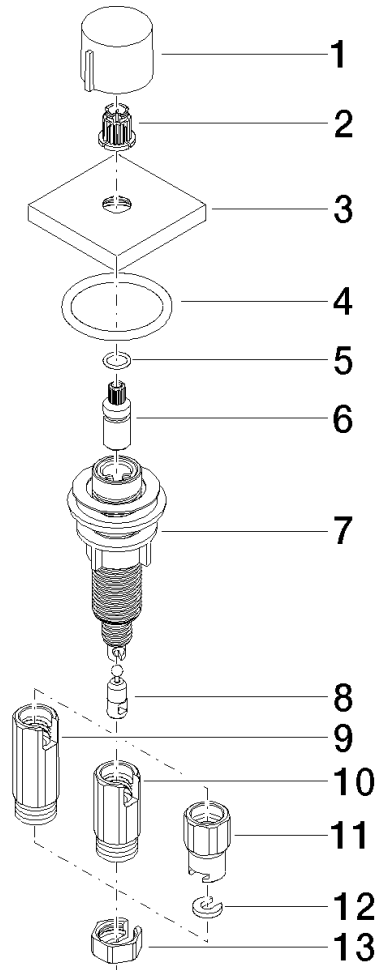

Strainer waste with control handle - Brushed Dark Platinum

LOT

10 711 970

- control for single basin
- including adapter for Bowden cable

Fits LOT

	Brushed Dark Platinum	10 711 970-99
	Chrome	10 711 970-00
	Brushed Platinum	10 711 970-06
	Platinum	10 711 970-08
	Durabass (23kt Gold)	10 711 970-09
	Dark Chrome	10 711 970-19
	Brushed Durabass (23kt Gold)	10 711 970-28
	Matte Black	10 711 970-33
	Brushed Champagne (22kt Gold)	10 711 970-46
	Champagne (22kt Gold)	10 711 970-47
	Brushed Chrome	10 711 970-93

10 711 970

mm [inches]

10 711 970

Parts for other finishes can be found here: [Chrome](#)

Spare parts list

No.	Item Number	Name	Quantity used	Delivery time
1	09 20 97 030-99	handle	1	30
2	90 12 12 002 00 90	fixing cap	1	2
3	09 27 87 007-99	rosette	1	30
4	90 14 10 043 00 90	seal	1	2
5	09 14 10 042 90	seal	1	2
6	09 29 06 087-99	spindle	1	-
Spare part can no longer be ordered, please order the replacement item				
7	04 30 01 029 00 90	adaptor	1	2
8	09 24 03 175 90	adaptor	1	2
9	09 11 10 073-07	connection	1	30
10	09 11 10 074-07	connection	1	30
11	09 11 10 079-07	connection	1	30
12	09 30 11 087 90	disc	1	2
13	09 23 30 024-07	nut	1	30